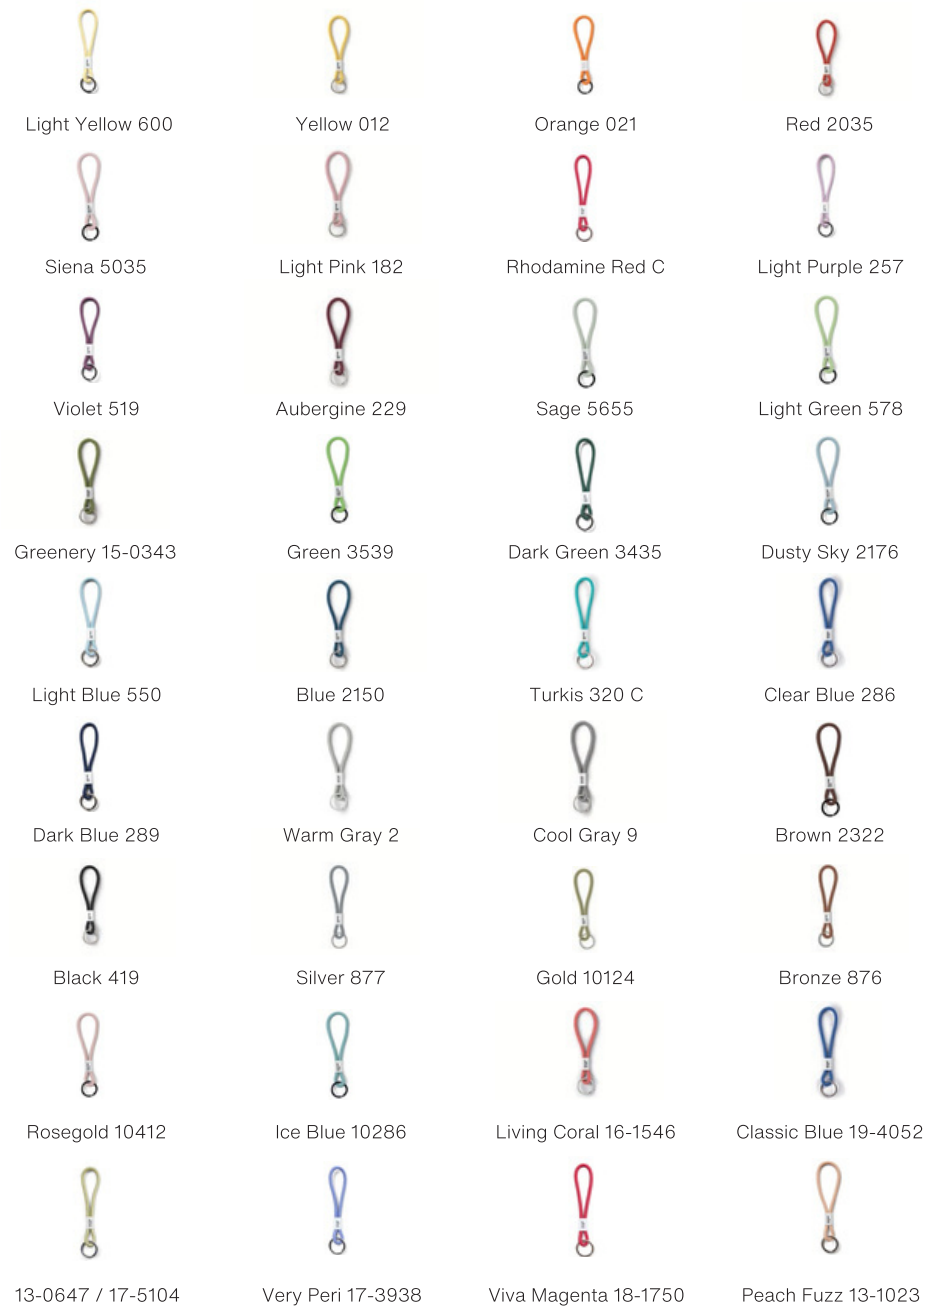

PANTONE™
Key Chain Short

Copenhagen Design
Lifestyle Collection