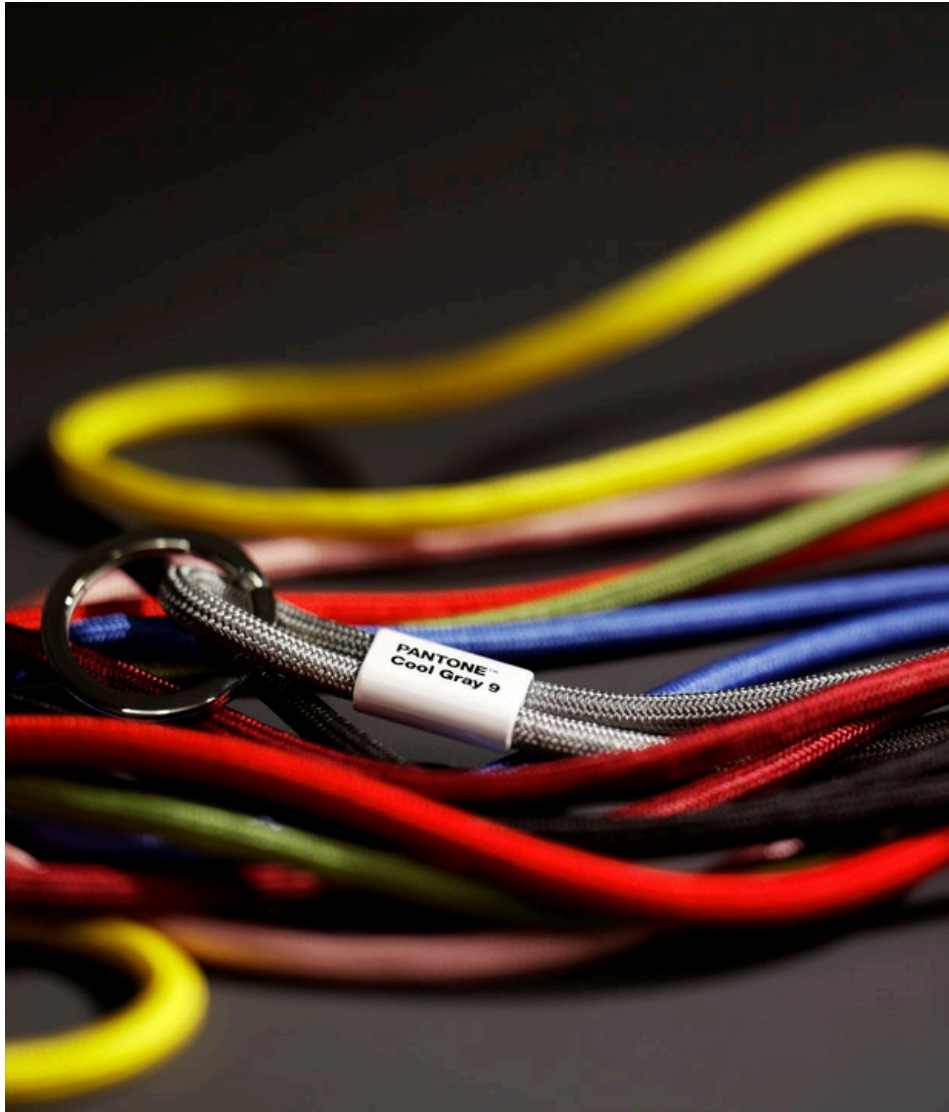

PANTONE™
Key Chain Long

Copenhagen Design
Lifestyle Collection

10131
Nylon, metal
480 x 33 mm
Colli size 10
Made in China

Colors of the Years
2019: Living Coral 16-1546
2020: Classic Blue 19-4052
2021: 13-0647 / 17-5104
2022: Veri Peri 17-3938
2023: Viva Magenta 18-1750
2024: Peach Fuzz 13-1023

Warning: not to be used around the neck, only for key chain use.

PANTONE™
Key Chain Long

Copenhagen Design
Lifestyle Collection

Light Yellow 600	Yellow 012	Orange 021	Red 2035
Siena 5035	Light Pink 182	Rhodamine Red	Light Purple 257
Violet 519	Aubergine 229	Sage 5655	Light Green 578
Greenery 15-0343	Green 3539	Dark Green 3435	Dusty Sky 2176
Light Blue 550	Blue 2150	Turkis 320	Clear Blue 286
Dark Blue 289	Warm Gray 2	Cool Gray 9	Brown 2322
Black 419	Silver 877	Gold 10124	Bronze 876
Rosegold 10412	Ice Blue 10286	Living Coral 16-1546	Classic Blue 19-4052
13-0647 / 17-5104	Veri Peri 17-3938	Viva Magenta 18-1750	Peach Fuzz 13-1023