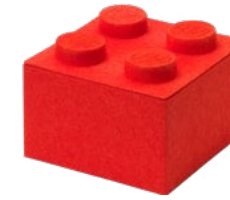

NEW MATERIAL

Storage Brick 4 Felt

25 x 25 x 18 cm
Colli: 6