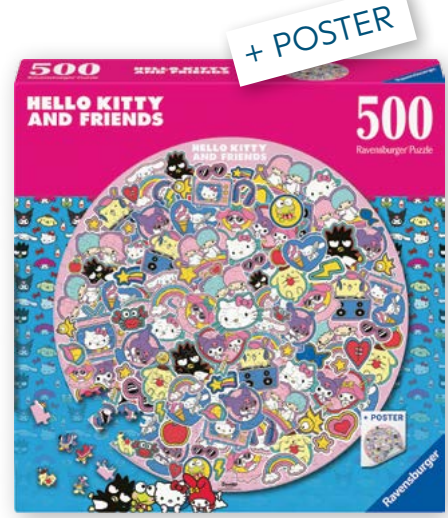

37x27x6cm

50x70cm

1000

© Universal City Studios LLC. All Rights Reserved.

+ POSTER

Wicked 2
12001729

+ POSTER

Μπομπ Σφουγγαράκης
12001657