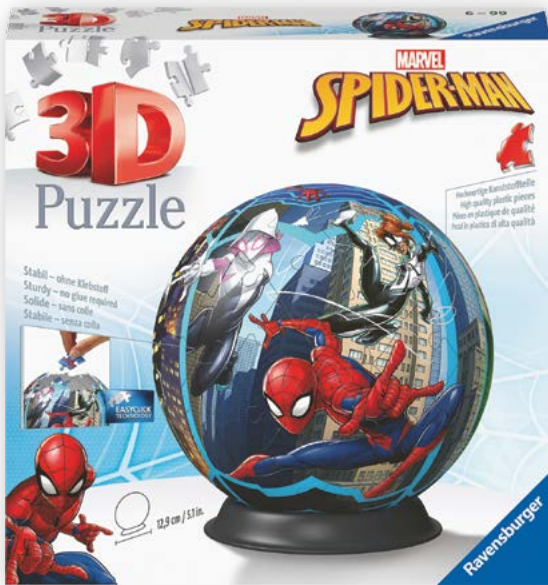

© Marvel

Spiderman
11563