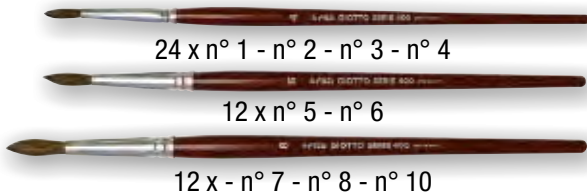

GIOTTO Brushes Art 577 + Art 400

Cod. F026300
Hangable Blister
n° 0, 2, 4, 6 - 4 pcs

Cod. F026400
Hangable Blister
n° 4, 6, 8, 10 - 4 pcs

Cod. F577300

126 pcs

156 pcs

Cod. F555100

Cod. F027300
Hangable Blister
n° 3, 4, 5, 8 - 4 pcs