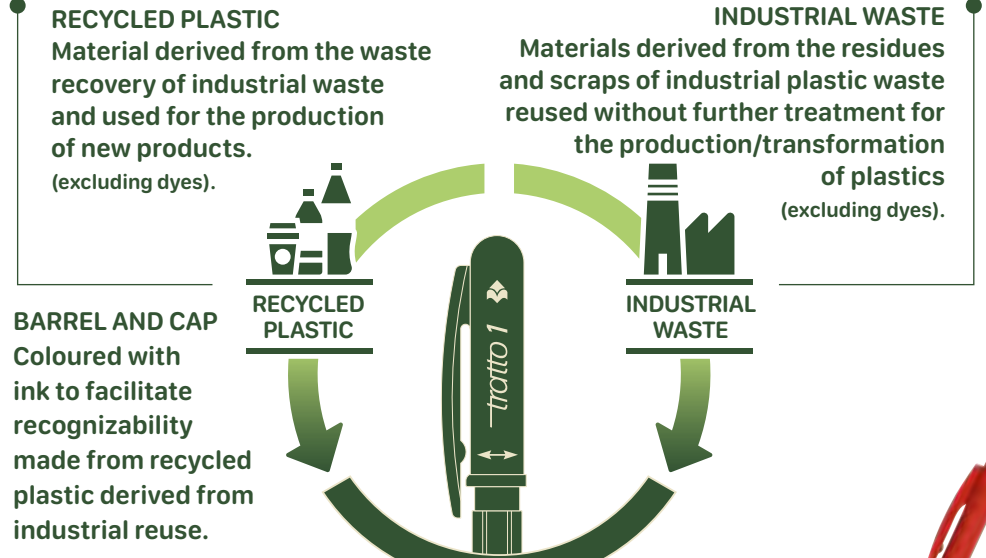

- **GB** Tratto 1 Green Plastic with the body and the cap made from both recycled plastic and plastic from industrial reuse (except dye). Tratto 1 Green Plastic offers smooth and fast writing. The tip comes out by turning the cap. Available in 3 colours - blue, red and black.
- **FR** Tratto 1 Green Plastic με σώμα και καπάκι κατασκευασμένο τόσο από ανακυκλωμένο πλαστικό όσο και από πλαστικό έπιπλα από βιομηχανική επαναχρησιμοποίηση (εκτός από βαφή). Το Tratto 1 Green Plastic προσφέρει ομαλή και γρήγορη γραφή. Η άκρη βγαίνει γυρίζοντας το καπάκι. Διατίθεται σε 3 χρώματα - μπλε, κόκκινο και μαύρο.

Discover the video

GREEN PACK

Cod. F838400
Box 24 pcs

10 x **03**
10 x **01**
4 x **02** = 24 pcs

RPET
Astuccio composto all'origine con almeno il 50% di PET riciclato
Box originally composed with at least 50% recycled PET

NEW **F04010000**
Pack 6 pcs

Cod. F838301
In box 50 pcs
Blue

Cod. F838302
In box 50 pcs
Red

Cod. F838303
In box 50 pcs
Black

Code	EA	Icon	Min	PAC - 8000825	SHR - 8000825	PAC	SHR	CAR	mm	Kg	CAR - 8000825
F838400	8	Assorted Colours - 24 pcs - Box	1	-	-	-	-	12	320x240x170	3,50	044120
F838301	8	Blue - 50 pcs - In box	50	044014	-	50	-	600	320x240x170	3,88	044113
F838302	8	Red - 50 pcs - In box	50	044045	-	50	-	600	320x240x170	3,88	044106
F838303	8	Black - 50 pcs - In box	50	044038	-	50	-	600	320x240x170	3,88	044090
F04010000	8	Pack - 6 pcs - NEW	1	-	-	-	-	12			044571