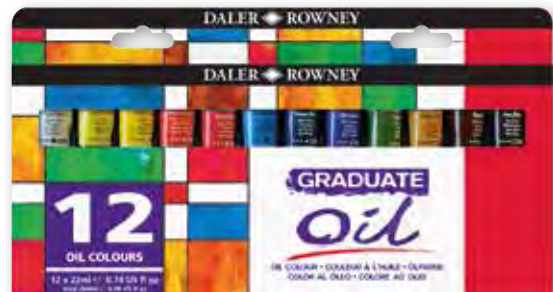

Oil colours Set

Cod. D117900100
SELECTION SET
Set of 10 tubes x 38ml
of vibrant Graduate Oil colours

Cod. D117522012
ASSORTED SET
Set of 12 tubes x 22ml tubes
of vibrant Graduate Oil colours

Cod. D117522024
ASSORTED SET
Set of 24 tubes x 22ml
of vibrant Graduate Oil colours