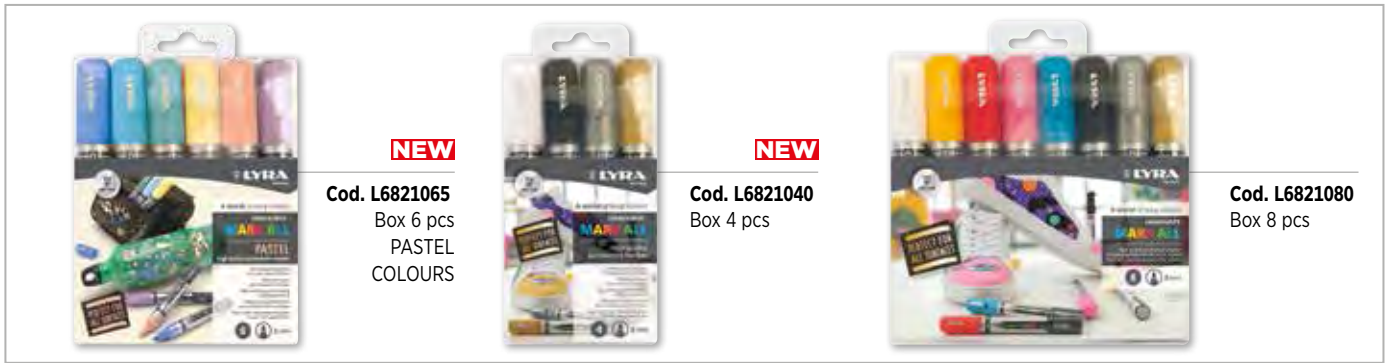

NEW
Cod. L6821065
Box 6 pcs
PASTEL
COLOURS

NEW
Cod. L6821040
Box 4 pcs

Cod. L6821080
Box 8 pcs

Code	EA		Min	PAC	SHR	PAC	SHR	CAR	mm	Kg	CAR
L6821065	4		1	015872	-	10	-	120	464x334x256	14	015889
L6821040	4		1	013557	-	20	-	120	464x334x256	14	013564
L6821080	4		1	010150	-	10	-	60	464x334x256	14	009802