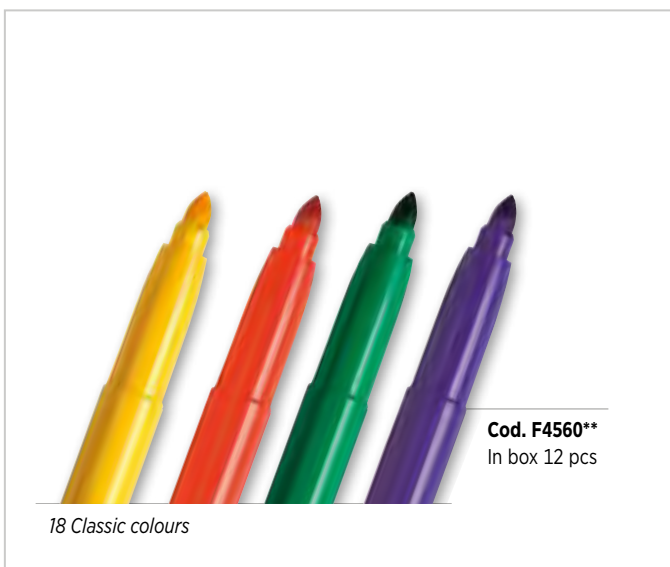

Cod. F4560**
In box 12 pcs

18 Classic colours

Code	EA	PAC	SHR	CAR
F456002	-	493027	022692	966286
F456003	-	009372	022708	009389
F456005	-	493058	022715	966330
F456006	-	493065	022722	456060
F456007	-	493072	022739	966323
F456008	-	009396	022784	009402
F456009	-	493096	022746	966347
F456011	-	493119	022753	966354
F456012	-	009419	022760	009426
F456013	-	009433	022777	009440
F456016	-	493164	022791	966361
F456018	-	967658	022807	967665
F456020	-	493201	022814	966385
F456025	-	493256	022821	966392
F456028	-	493287	022838	966408
F456032	-	493324	022845	966415
F456035	-	967634	022852	967641
F456036	-	493362	022869	966422