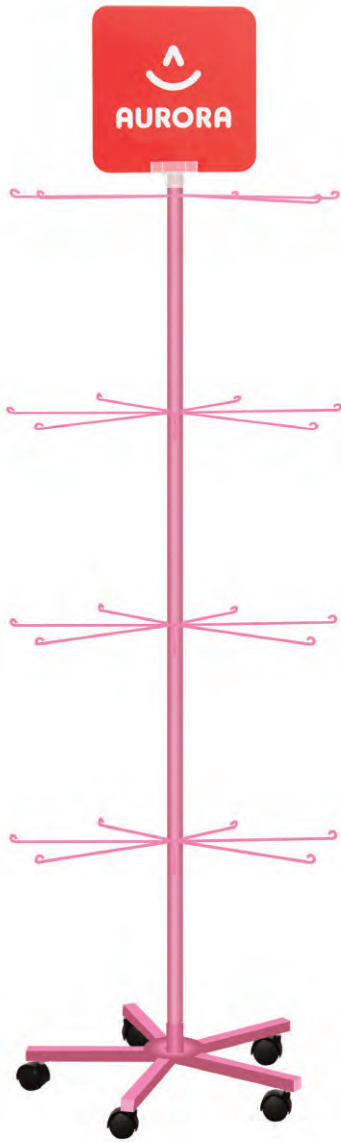

# Shaun the Sheep™

61419  
Timmy  
6"/16cm

Timmy is holding  
his teddy bear

61421  
Bitzer  
12"/30cm

Bitzer is wearing his  
trademark wristwatch

61420  
Shirley  
9"/23cm

**61175**  
Shaun the Sheep  
Backpack  
20"/51cm

**61176**  
Shaun the Sheep  
Key Clip  
5.5"/14cm

**61173**  
Shaun the Sheep  
8"/20cm

8" Shaun the Sheep and 12" Bitzer are not able to stand up on their own.

**73893**  
Pink Display  
Stand W/Wheels  
67.5"/170cm

**60739**  
Aurora White Wooden  
Display Stand W/Wheels  
62"/157cm

**73991**  
Aurora Wooden Display\*  
59"/150cm (h) x 21.6"/55cm (w)  
x 15.7"/40cm (d)

\*Not supplied with hooks

**74085**  
Aurora Wooden Effect CDU  
2"/6cm (h) x 16"/40cm (w) x 12"/30cm (d)